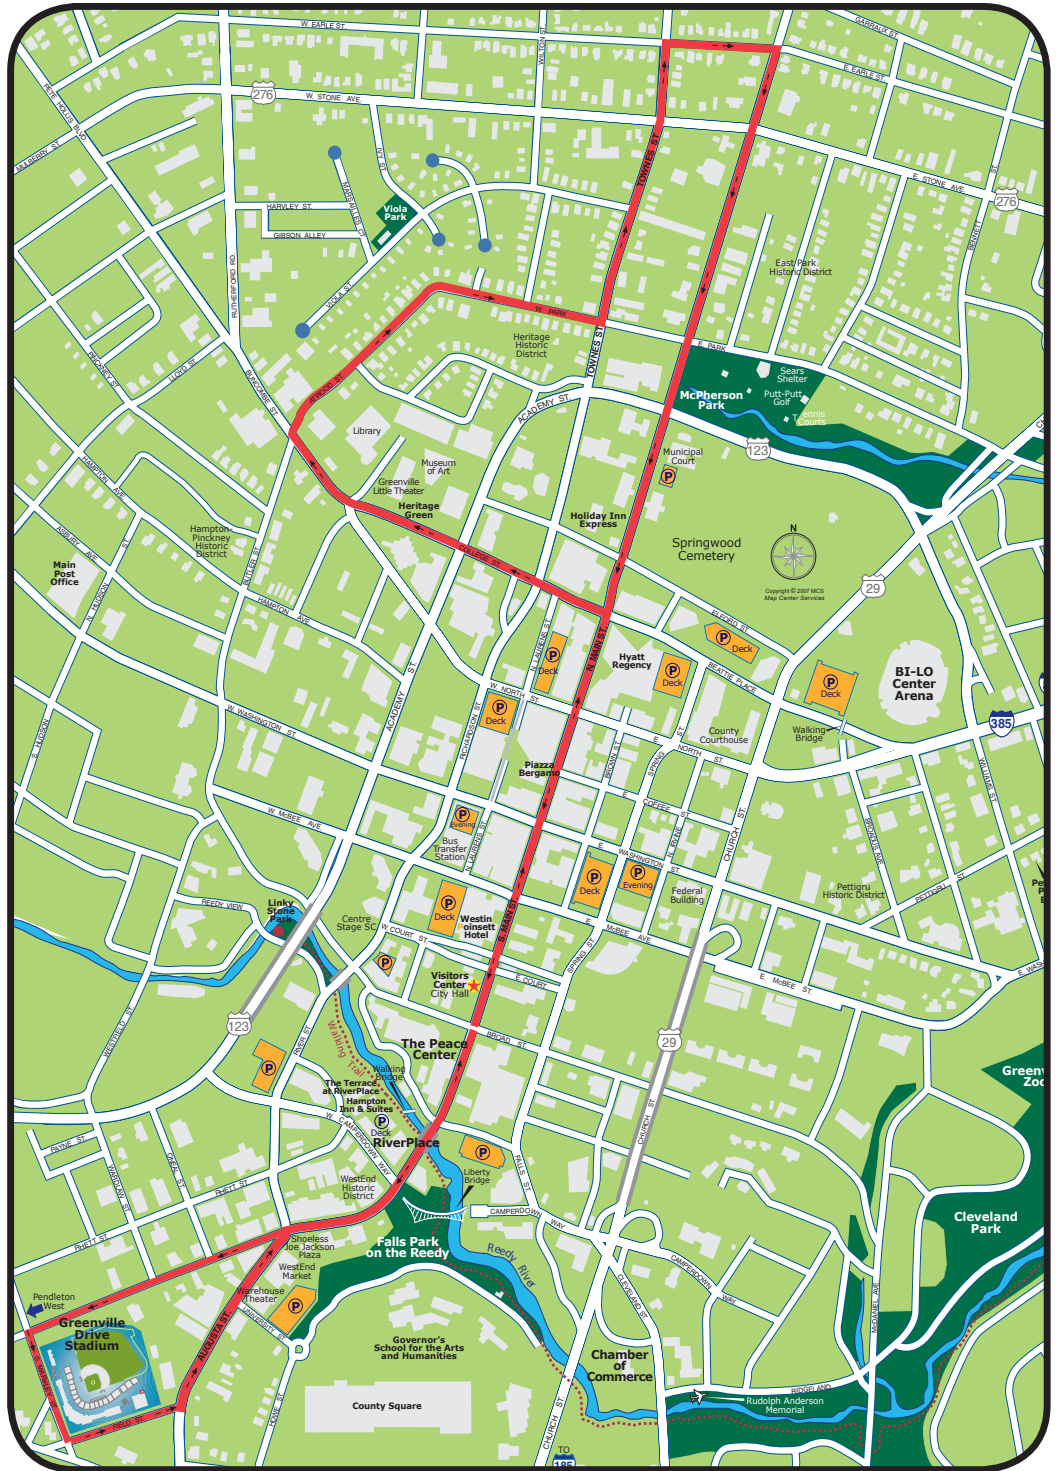

Trolley Hotline: 467-8887

Hours of Operation:

Thursday: 6:00 p.m. – 11:00 p.m.

Friday: 6:00 p.m. – 11:00 p.m.

Saturday: 10:00 a.m. – 11:00 p.m.

Sunday: 1:00 p.m. – 8:00 p.m.

(Hours of operation are subject to change on Greenville Drive game days or due to special events)

-  Trolley Route
-  City Parks
-  Parking Areas

THE GREENVILLE DRIVE DOWNTOWN TROLLEY

For the most up-to-date information regarding operating hours, routes and rentals, please call the Trolley Hotline at 467-8887.

You can also view the latest Traffic/Trolley Alerts on the City of Greenville web site at www.greenvillesc.gov.

To catch the trolley, simply wait at an intersection and signal to the driver by waving your hand. The downtown trolleys are owned by the Greenville Drive and operated by the City of Greenville.